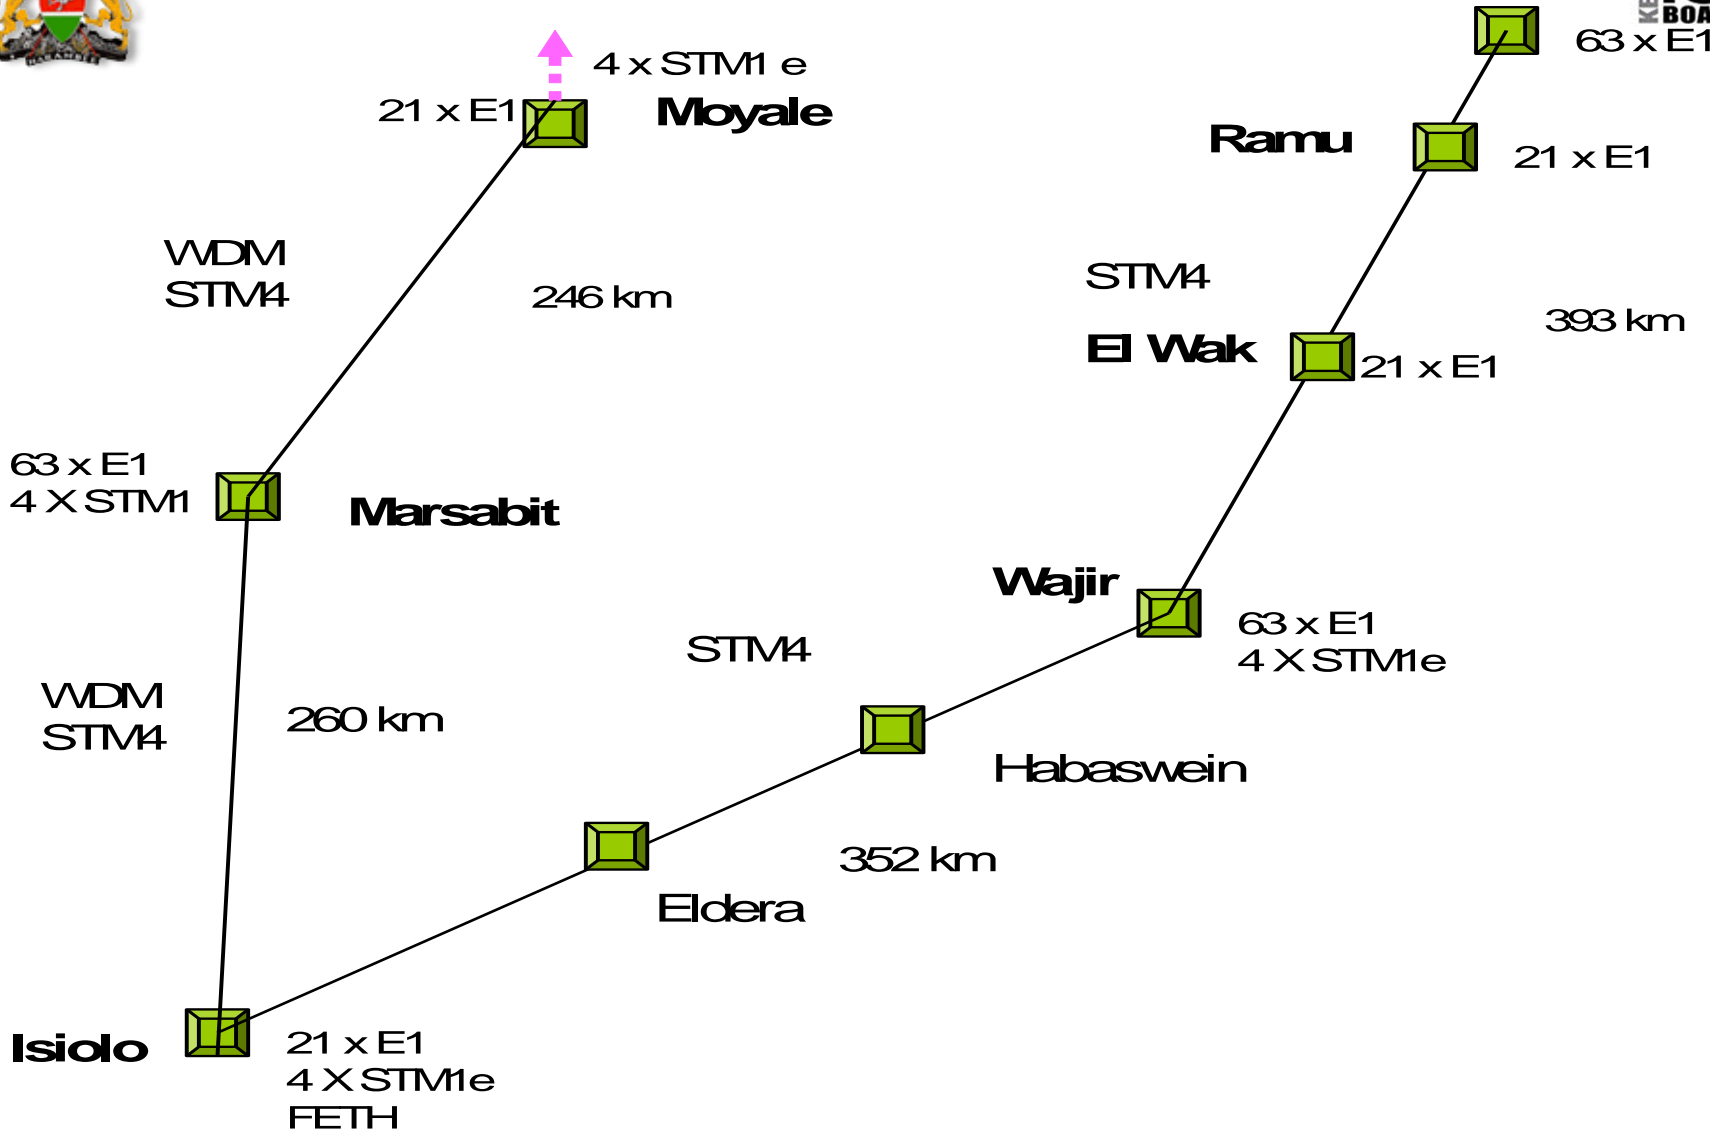

# (Western Region 1342 Km)

# (Central Region 1112Km)

• Itinerary plan

# (North Eastern Region)

# (Coast Region)